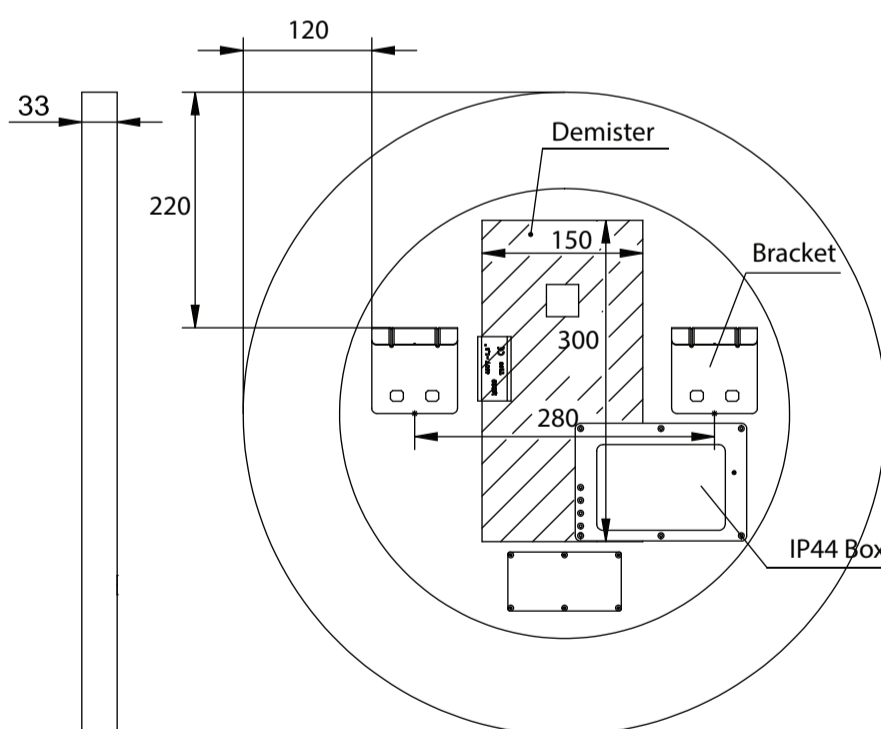

MDF Coloured Frame Options:

Matt White ☐

Matt Black ☒

WARRANTY

5 years

*Conditions apply

To clean this mirror, wipe it with a soft microfiber cloth or a lint free cloth that has been rinsed in warm water and wrung out well, then rub the mirror gently with a soft dry cloth.

PLEASE do not use glass or window cleaner, or other cleaners with chemical agents. These may damage the silver coating and brown marks can result.

Please confirm all particulars with your sales consultant or refer to our website for more information prior to purchase.