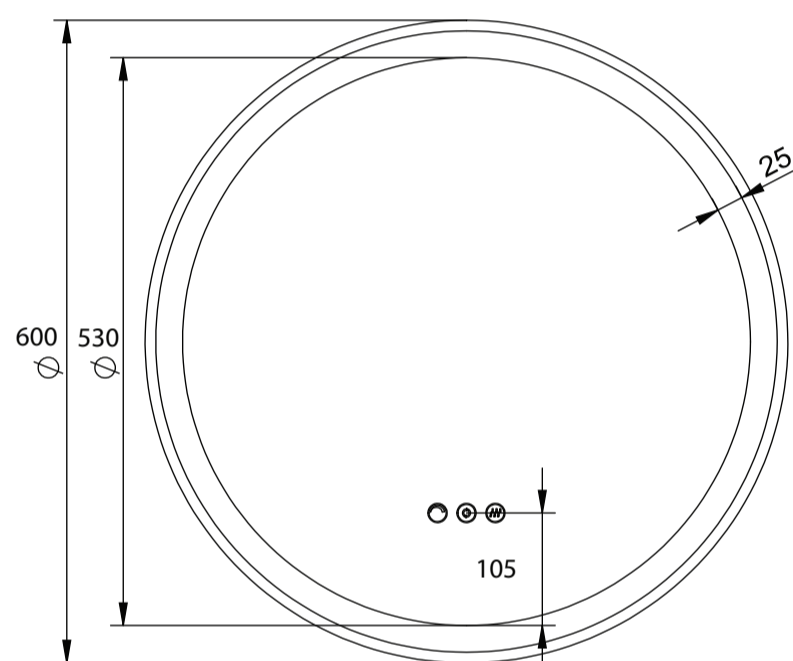

MDF Coloured Frame Options:

Matt White ☐

Matt Black ☒

WARRANTY

5 years

*Conditions apply

To clean this mirror, wipe it with a soft microfiber cloth or a lint free cloth that has been rinsed in warm water and wrung out well, then rub the mirror gently with a soft dry cloth.

PLEASE do not use glass or window cleaner, or other cleaners with chemical agents. These may damage the silver coating and brown marks can result.

Please confirm all particulars with your sales consultant or refer to our website for more information prior to purchase.