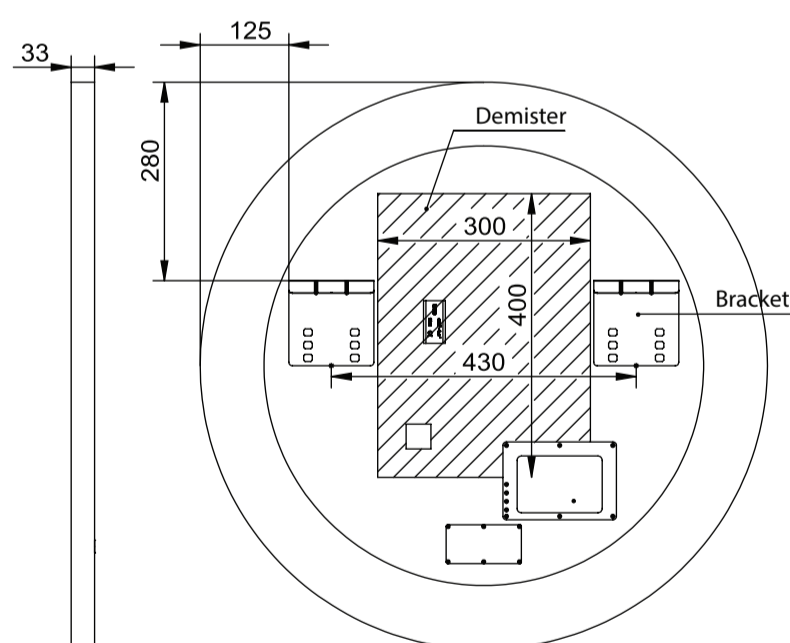

MDF Coloured Frame Options:

Matt White ☐

Matt Black ☒

WARRANTY
5 years

*Conditions apply

To clean this mirror, wipe it with a soft microfiber cloth or a lint free cloth that has been rinsed in warm water and wrung out well, then rub the mirror gently with a soft dry cloth.

PLEASE do not use glass or window cleaner, or other cleaners with chemical agents. These may damage the silver coating and brown marks can result.

Please confirm all particulars with your sales consultant or refer to our website for more information prior to purchase.