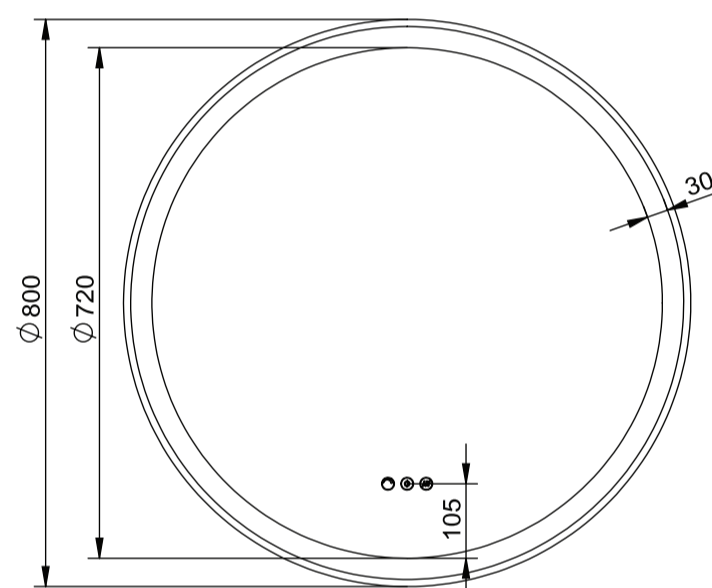

MDF Coloured Frame Options:

Matt White ☐

Matt Black ☒

WARRANTY
5 years

*Conditions apply

To clean this mirror, wipe it with a soft microfiber cloth or a lint free cloth that has been rinsed in warm water and wrung out well, then rub the mirror gently with a soft dry cloth.

PLEASE do not use glass or window cleaner, or other cleaners with chemical agents. These may damage the silver coating and brown marks can result.

Please confirm all particulars with your sales consultant or refer to our website for more information prior to purchase.