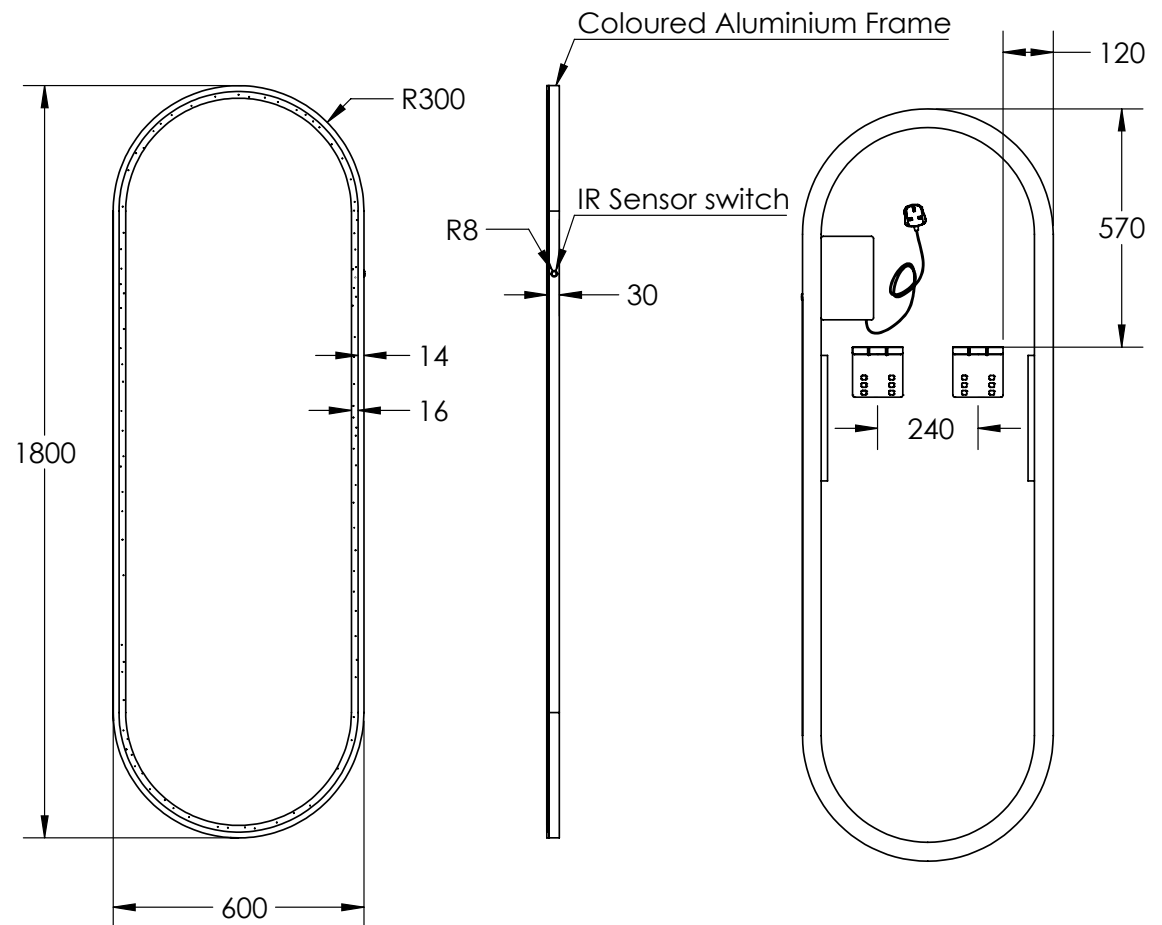

### SPECIFICATIONS

WIDTH	600mm
HEIGHT	1800mm
DEPTH	30mm
WEIGHT	20kg
ORIENTATION	Portrait

### FEATURES

- Copper Free Mirror
- LED Lighting (Adjustable Colour Temperature)
- Frontlit
- Infrared Sensor Switch (Must be 150mm away from any object or surface - will vary if surface is reflective)

### FINISHES

Matt White Aluminium Frame

### PRODUCT CODE

GGG60-MW

Matt Black Aluminium Frame

GGG60-MB

Disclaimer: All LED Products requiring hardwiring must be installed by a licensed electrician in accordance with local regulations. Sizes are in mm and nominal and should be checked prior to installation. Actual colours may vary so please check colour samples before ordering. Installation is acceptance of our products. Installation of faulty, warped, chipped or damaged products will void our warranty.