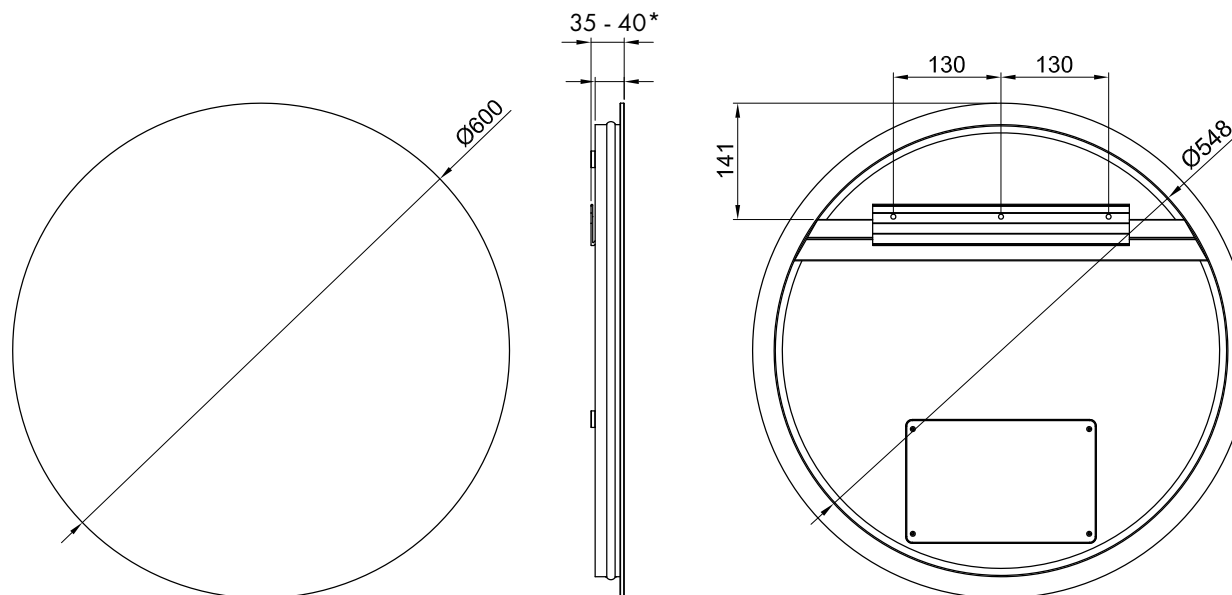

S-SERIES: ROUND SHAPE

LED MIRROR

SPECIFICATIONS

| | |
|--------|----------------------------|
| WIDTH | 600mm |
| HEIGHT | 600mm |
| DEPTH | from 35-40mm |
| WEIGHT | Less than or equal to 15kg |

AVAILABLE FEATURES

INSTALLATION

Wall mount
Plug-in
Input voltage: 220-240v 50Hz

5 YEAR
REPLACEMENT
WARRANTY

Sizes are in mm and nominal and should be checked prior to installation. Actual colours may vary so please check colour samples before ordering. Installation is acceptance of our products. Installation of faulty, warped, chipped or damaged products will void our warranty. *Width dependant on addons.

S-SERIES: ROUND SHAPE

LED MIRROR WITH COLOURED ALUMINIUM FRAME

| SPECIFICATIONS | |
|----------------|----------------------------|
| WIDTH | 605mm |
| HEIGHT | 605mm |
| DEPTH | from 35-40mm |
| WEIGHT | Less than or equal to 15kg |