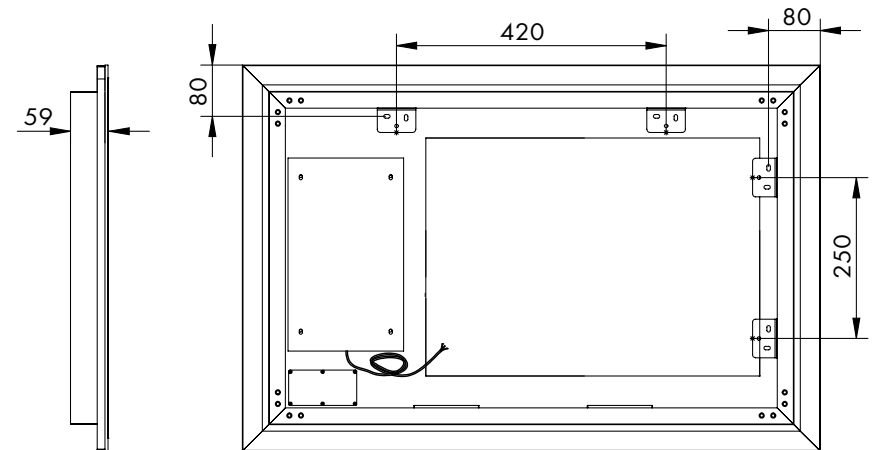

KARA 900DB

LED MIRROR

PRODUCT CODE

K9060DB

SPECIFICATIONS

WIDTH	900mm
HEIGHT	600mm
DEPTH	59mm
WEIGHT	14kg
ORIENTATION	Landscape/Portrait

FEATURES

Copper Free Mirror
LED Lighting (Adjustable Colour Temperature)
Touch Sensor
Demister with 1 Hour Auto Cut-off
Bluetooth Speakers

LIGHTING SPECIFICATIONS

CCT	2700K - 6500K
CRI	>80

INSTALLATION

Wall mount
Hardwire
Input voltage: 220-240v 50Hz

Disclaimer: All LED Products requiring hardwiring must be installed by a licensed electrician in accordance with local regulations. Sizes are in mm and nominal and should be checked prior to installation. Actual colours may vary so please check colour samples before ordering. Installation is acceptance of our products. Installation of faulty, warped, chipped or damaged products will void our warranty.