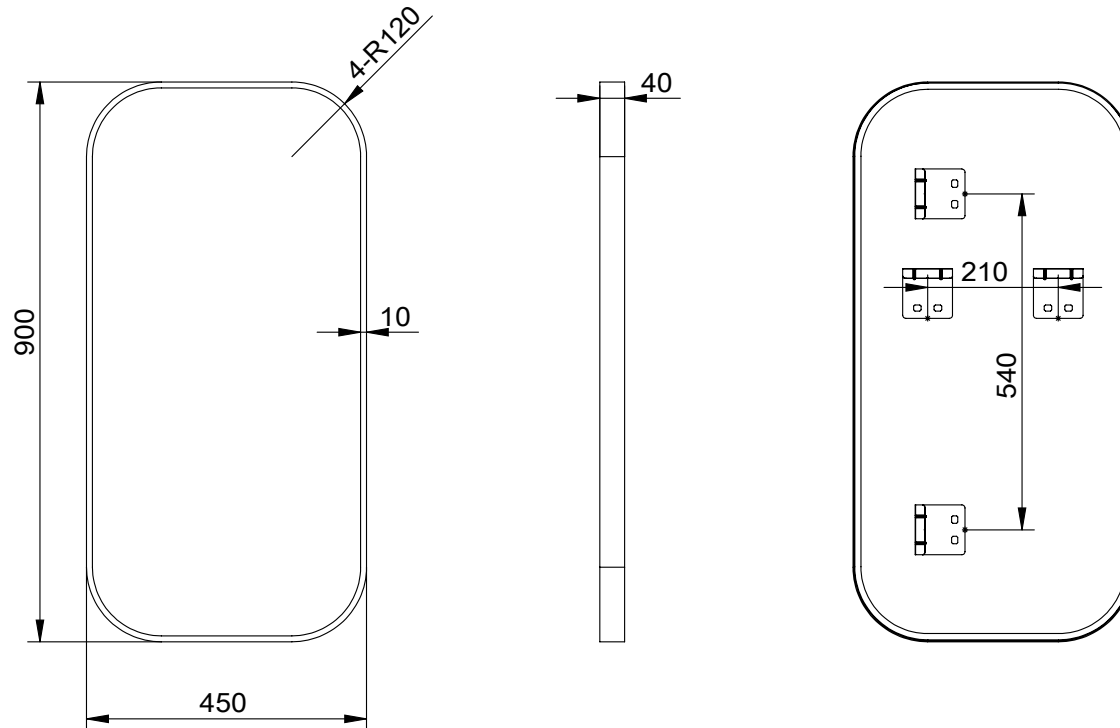

MODERN SOFT RECTANGLE 450

MIRROR

SPECIFICATIONS

WIDTH	450mm
HEIGHT	900mm
DEPTH	40mm
WEIGHT	11kg
ORIENTATION	Portrait/Landscape

FEATURES

- Copper Free Mirror
- Coloured Aluminium Frame

FINISH	PRODUCT CODE
Baltic Brass	MSR4590-BB
Brits Nickel	MSR4590-BN
Cuban Bronze	MSR4590-CB
Georgian Metal	MSR4590-GM
Manhattan Black	MSR4590-MB
Milano White	MSR4590-MW
Nordic Gold	MSR4590-NG

Disclaimer: All LED Products requiring hardwiring must be installed by a licensed electrician in accordance with local regulations. Sizes are in mm and nominal and should be checked prior to installation. Actual colours may vary so please check colour samples before ordering. Installation is acceptance of our products. Installation of faulty, warped, chipped or damaged products will void our warranty.