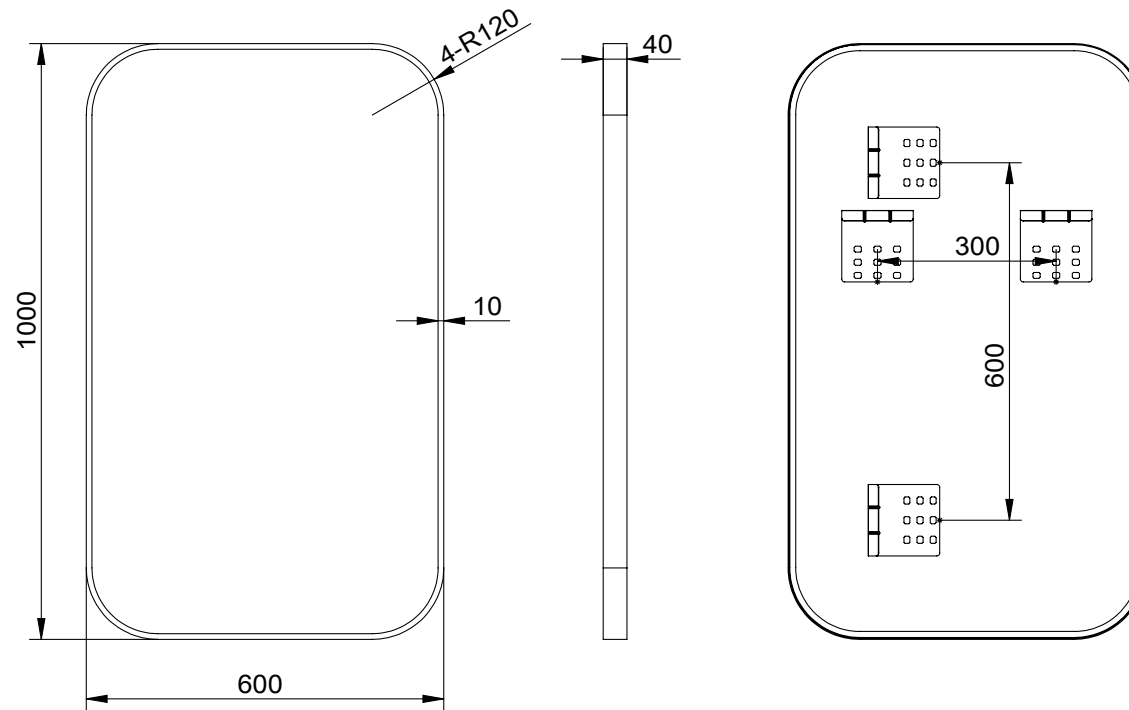

MODERN SOFT RECTANGLE 600

MIRROR

SPECIFICATIONS

WIDTH	600mm
HEIGHT	1000mm
DEPTH	40mm
WEIGHT	11kg
ORIENTATION	Portrait/Landscape

FEATURES

- Copper Free Mirror
- Coloured Aluminium Frame

FINISH	PRODUCT CODE
Baltic Brass	MSR60100-BB
Brits Nickel	MSR60100-BN
Cuban Bronze	MSR 60100-CB
Georgian Metal	MSR60100-GM
Manhattan Black	MSR60100-MB
Milano White	MSR60100-MW
Nordic Gold	MSR60100-NG

Disclaimer: All LED Products requiring hardwiring must be installed by a licensed electrician in accordance with local regulations. Sizes are in mm and nominal and should be checked prior to installation. Actual colours may vary so please check colour samples before ordering. Installation is acceptance of our products. Installation of faulty, warped, chipped or damaged products will void our warranty.